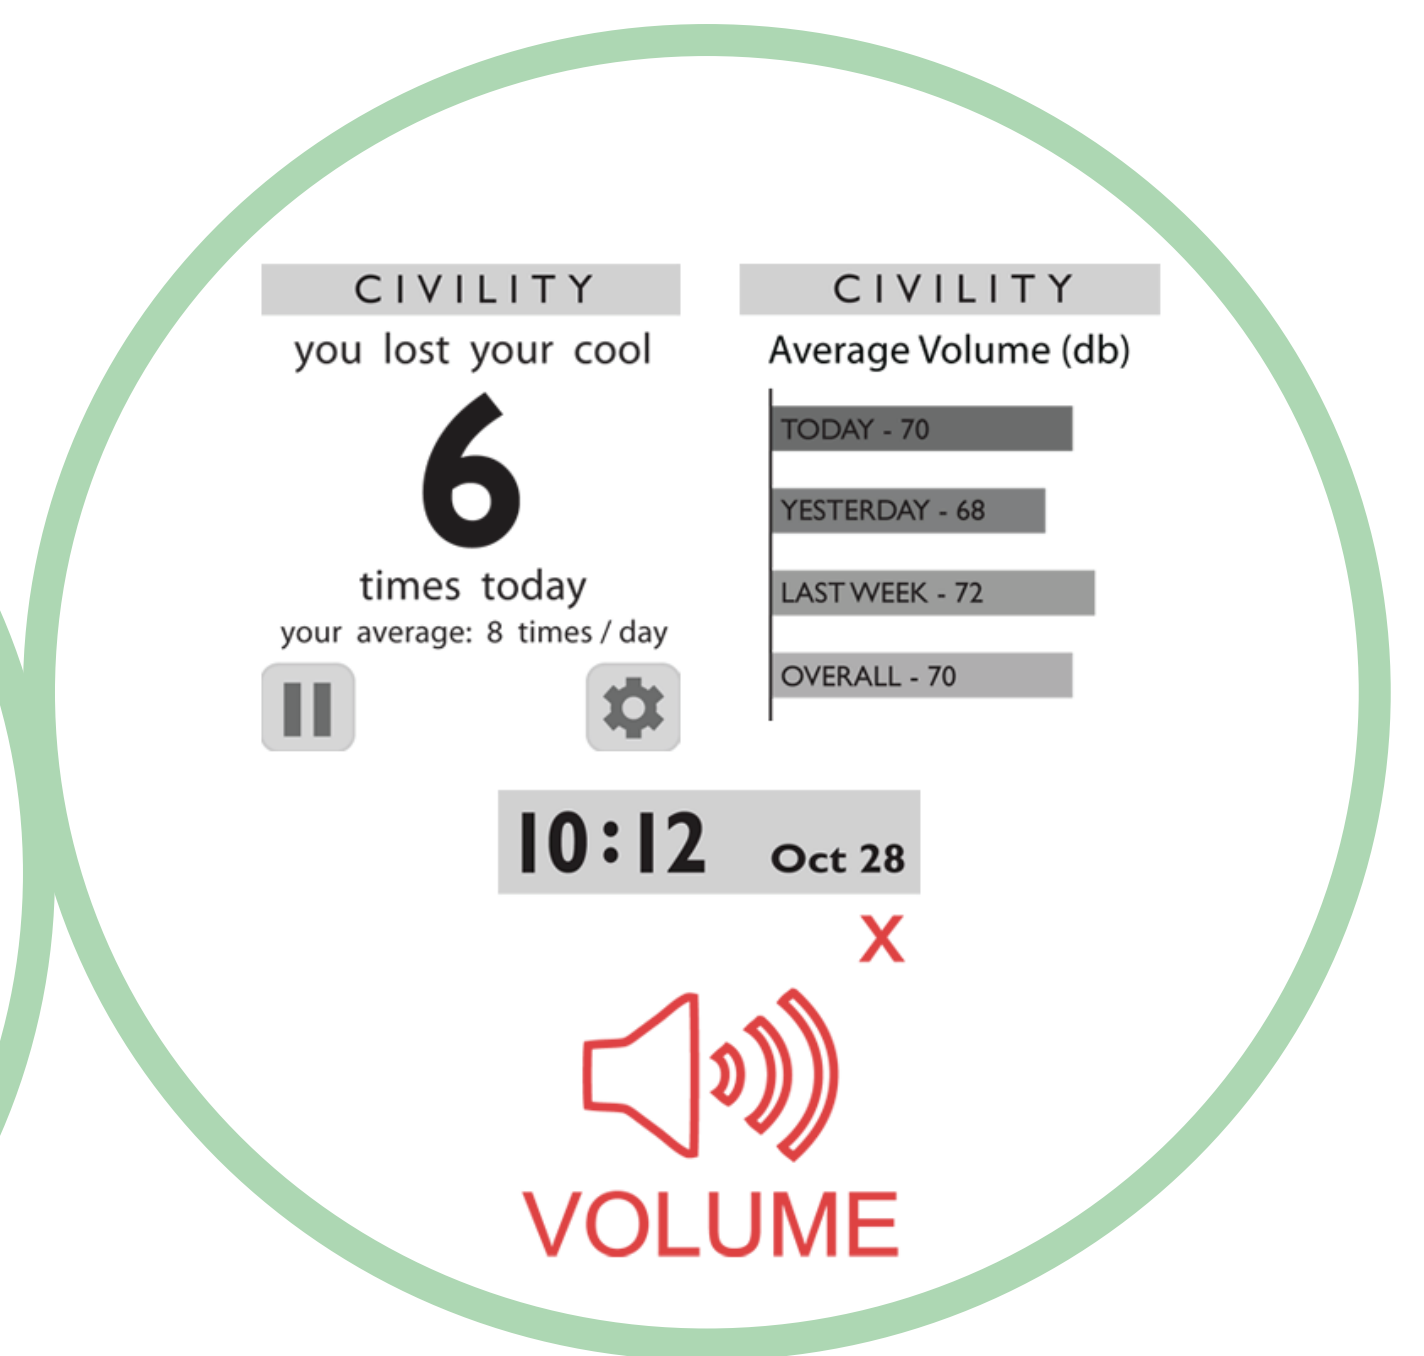

low-fidelity prototype

med-fidelity prototype